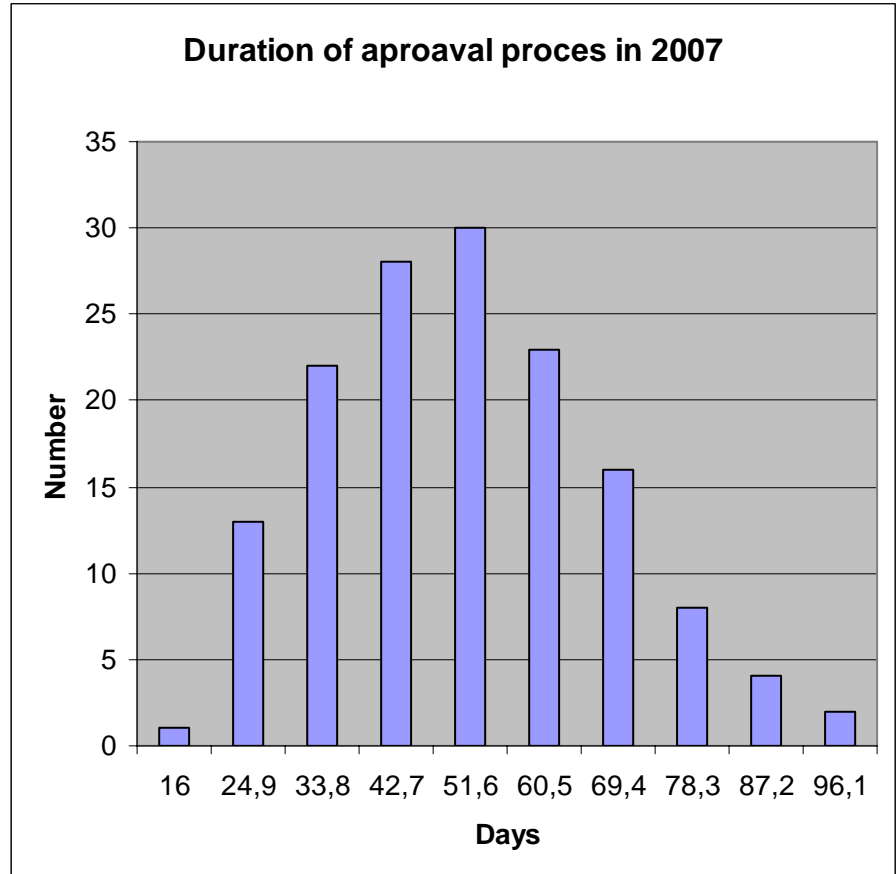

Duration of approval process in 2007

	Value
N Valid:	150,000
N Missing:	3,000
Mean:	47,980
Median:	48,000
Mode:	50,000
Std. Dev.:	18,007
Range:	89,000
Minimum Value:	16,000
Maximum Value:	105,000
Sum:	7197,000