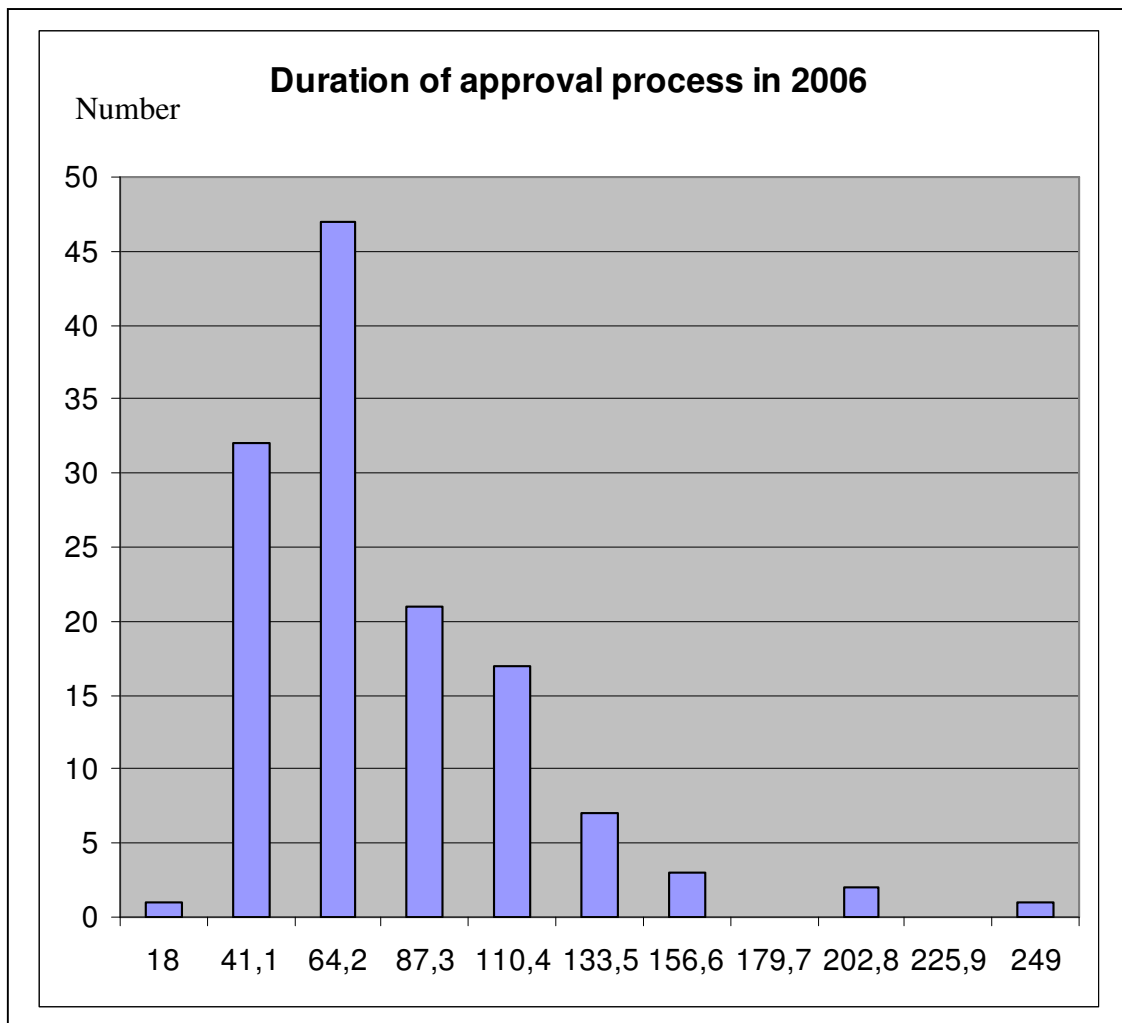

## Duration of approval process in 2006

<b>Number:</b>	131,000
<b>N Missing:</b>	0,000
<b>Mean</b>	67,435
<b>Median:</b>	58,000
<b>Modus:</b>	55,000
<b>Std. Dev.:</b>	36,031
<b>Range:</b>	231,000
<b>Minimal value:</b>	18,000
<b>Maximal value:</b>	249,000
<b>Summa</b>	8834,000

Days