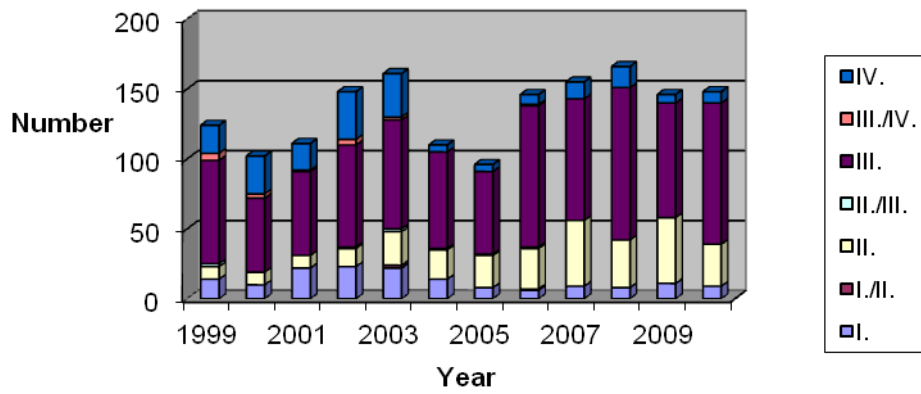

Duration of approval process in 2010

	Value
N Valid:	148
Mean:	53,49
Median:	47
Mode:	46
Std. Dev.:	26,08
Range:	133
Minimum Value:	131
Maximum Value:	146
Sum:	7917

Number of applications

Duration of approval 2008 - 2010