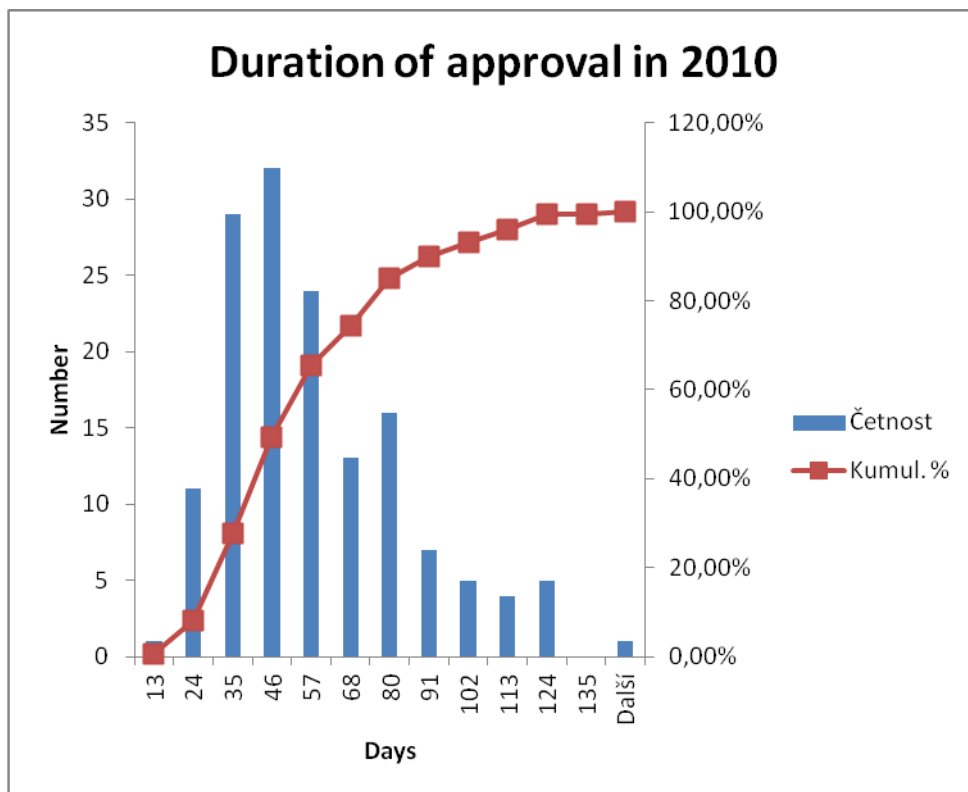

Duration of approval process in 2010

	Value
N Valid:	148
Mean:	53,49
Median:	47
Mode:	46
Std. Dev.:	26,08
Range:	133
Minimum Value:	131
Maximum Value:	146
Sum:	7917

Number of applications

Duration of approval 2008 - 2010