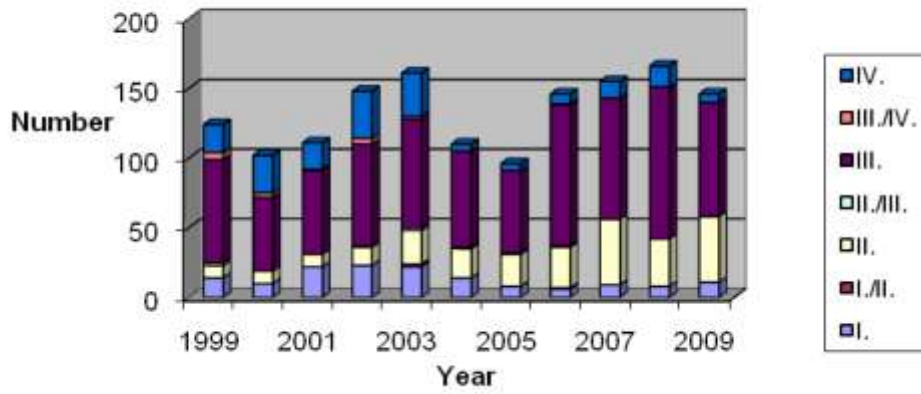

## Duration of approval process in 2009

|                       | Value |
|-----------------------|-------|
| <b>N Valid:</b>       | 145   |
| <b>Mean:</b>          | 61,27 |
| <b>Median:</b>        | 53    |
| <b>Mode:</b>          | 38    |
| <b>Std. Dev.:</b>     | 40,48 |
| <b>Range:</b>         | 419   |
| <b>Minimum Value:</b> | 21    |
| <b>Maximum Value:</b> | 440   |
| <b>Sum:</b>           | 8884  |

Number of applications

Duration of approval 2007 - 2009