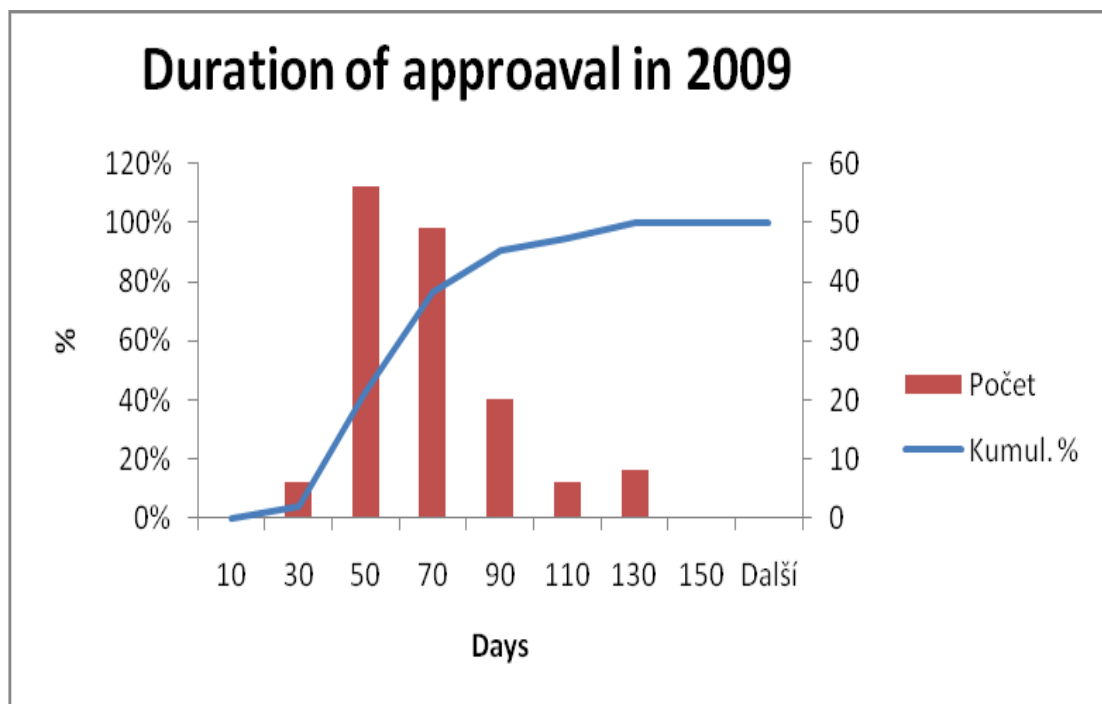

## Duration of approval process in 2009

|                       | Value |
|-----------------------|-------|
| <b>N Valid:</b>       | 145   |
| <b>Mean:</b>          | 61,27 |
| <b>Median:</b>        | 53    |
| <b>Mode:</b>          | 38    |
| <b>Std. Dev.:</b>     | 40,48 |
| <b>Range:</b>         | 419   |
| <b>Minimum Value:</b> | 21    |
| <b>Maximum Value:</b> | 440   |
| <b>Sum:</b>           | 8884  |

Number of applications

Duration of approval 2007 - 2009